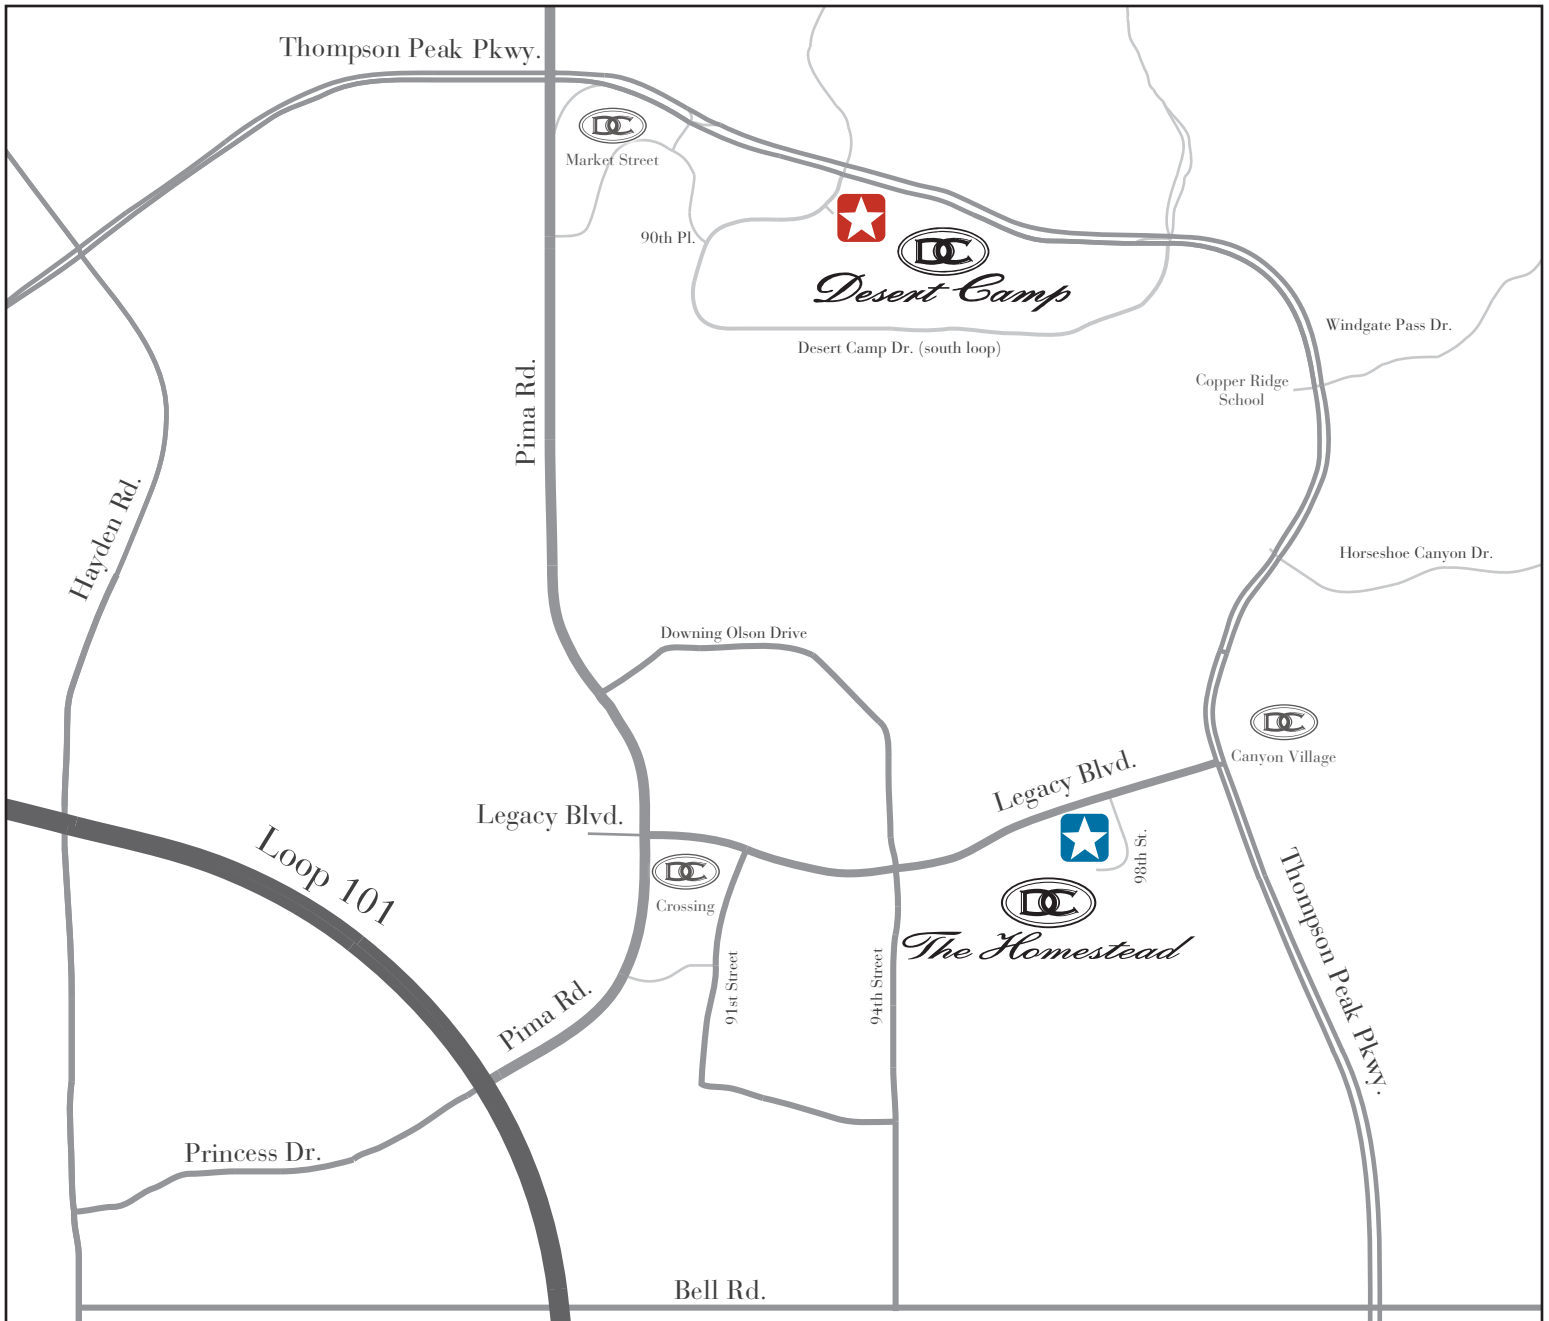

Community Centers

9260 E. Desert Camp Dr.
Scottsdale, AZ 85255
480.342.7178

18600 N. 98th St.
Scottsdale, AZ 85255
480.585.1641

From 101 and Pima Road

North on Pima Road to Thompson Peak Parkway (free-right), east on Thompson Peak Parkway to Desert Camp Drive (second stop light), south on Desert Camp Drive, immediate left into parking lot.

From 101 and Pima Road

North on Pima Road to Legacy Boulevard, east on Legacy Boulevard approximately 1¼ miles to 98th Street (first turn lane after the wash crossing), south on 98th Street, follow curve to parking lot.